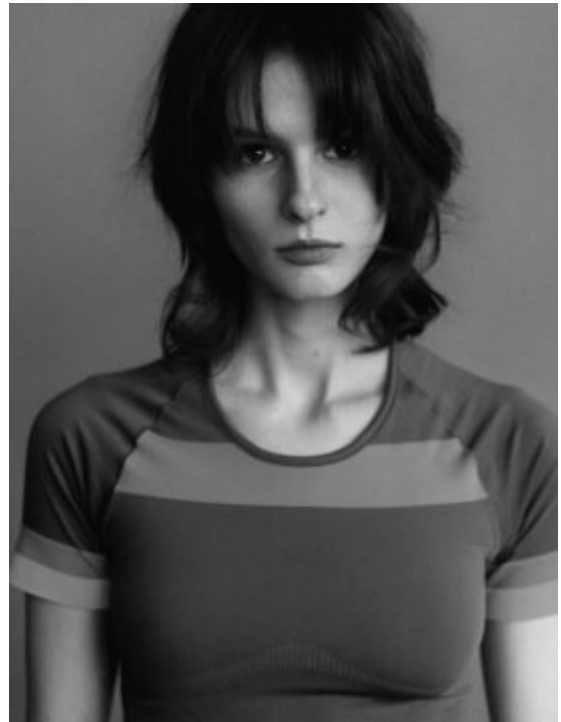

TRUE MODELS

Kay Kudrenko

176 | 80 / 59 / 89 / 39 | Brown / Hazel

TRUE MODELS

Kay Kudrenko

176 | 80 / 59 / 89 / 39 | Brown / Hazel

TRUE MODELS

Kay Kudrenko

176 | 80 / 59 / 89 / 39 | Brown / Hazel

TRUE MODELS

Kay Kudrenko

176 | 80 / 59 / 89 / 39 | Brown / Hazel

TRUE MODELS

Kay Kudrenko

176 | 80 / 59 / 89 / 39 | Brown / Hazel

TRUE MODELS

Kay Kudrenko

176 | 80 / 59 / 89 / 39 | Brown / Hazel